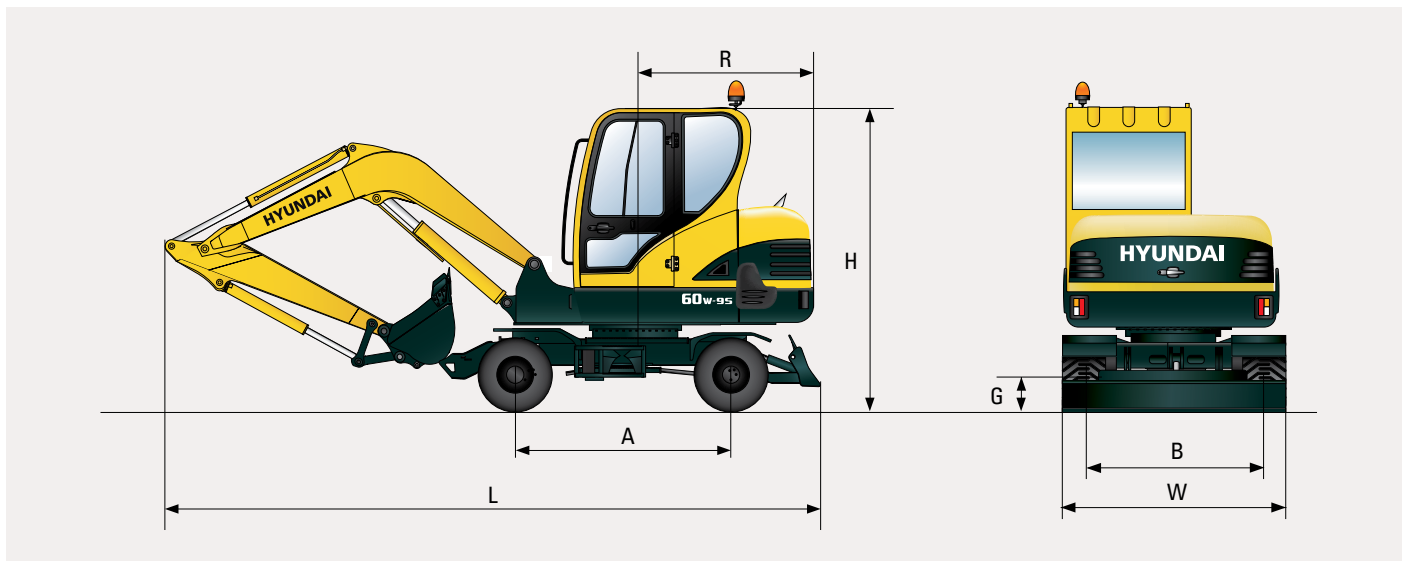

We build a better future

Preliminary

Robex 60w-95

With Tier 2 Engine installed

[Main Features]

- Improved Operator Comfort
 - Wide cabin with excellent visibility
 - Powerful climate control system
- Advanced hydraulic system for fine control
- Extended life of components for cost saving
- More durable upper and lower frame

 **HYUNDAI**
HEAVY INDUSTRIES CO.,LTD.

Dimensions & Working Range

DIMENSIONS

DESCRIPTION		UNIT	R60W-95
Engine	Maker	-	Yanmar
	Model	-	4TNV94L
	Rated power (net)	HP (kW)/rpm	56(41) / 2,400
	Max. torque	kgf·m (lbf·ft)/rpm	20.6 (149) / 1,440
Operating weight		kg (lb)	5,550 (12,240)
Bucket capacity (SAE)		m ³ (yd ³)	0.18 (0.24)
Wheel base (A)		mm (ft · in)	2,100 (6' 11")
Tread (B)		mm (ft · in)	1,600 (5' 3")

DESCRIPTION	UNIT	R60W-95
Tail swing radius (R)	mm (ft · in)	1,650 (5' 5")
Min. Ground clearance (G)	mm (ft · in)	290 (0' 11")
Overall length (L)	mm (ft · in)	6,100 (20' 0")
Overall height (H)	mm (ft · in)	2,850 (9' 4")
Overall width (W)	mm (ft · in)	1,925 (6' 4")
Wheel size	-	12x16.5-12PR
Fuel tank capacity	Liter (US gal)	125 (33)
Hyd. tank capacity	Liter (US gal)	70 (18.5)

WORKING RANGE

DESCRIPTION	UNIT	R60W-95
Boom length	mm (ft · in)	3,000 (9' 10")
Arm length	mm (ft · in)	1,600 (5' 3")
Max. Digging reach (A)	mm (ft · in)	6,150 (20' 2")
Max. Digging reach on ground (A')	mm (ft · in)	5,980 (19' 7")
Max. Digging depth (B)	mm (ft · in)	3,500 (11' 6")
Max. Vertical wall digging depth (C)	mm (ft · in)	2,960 (9' 9")
Max. Digging height (D)	mm (ft · in)	6,070 (19' 11")
Max. Dumping height (E)	mm (ft · in)	4,340 (14' 3")
Min. Swing radius (F)	mm (ft · in)	2,350 (7' 9")