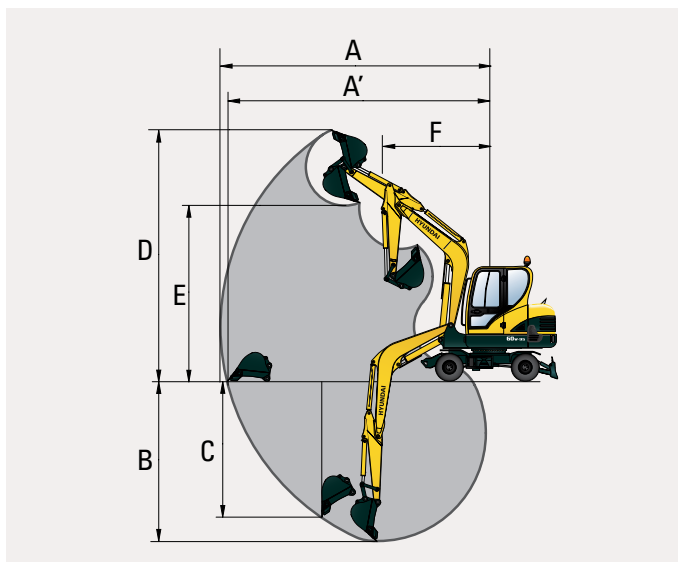

We build a better future

Preliminary

Robex 60w-95

With Tier 2 Engine installed

[Main Features]

- Improved Operator Comfort
 - Wide cabin with excellent visibility
 - Powerful climate control system
- Advanced hydraulic system for fine control
- Extended life of components for cost saving
- More durable upper and lower frame

 **HYUNDAI**
HEAVY INDUSTRIES CO.,LTD.

Dimensions & Working Range

DIMENSIONS

DESCRIPTION		UNIT	R60W-95
Engine	Maker	-	Yanmar
	Model	-	4TNV94L
	Rated power (net)	HP (kW)/rpm	56(41) / 2,400
	Max. torque	kgf·m (lbf·ft)/rpm	20.6 (149) / 1,440
Operating weight		kg (lb)	5,550 (12,240)
Bucket capacity (SAE)		m ³ (yd ³)	0.18 (0.24)
Wheel base (A)		mm (ft · in)	2,100 (6' 11")
Tread (B)		mm (ft · in)	1,600 (5' 3")

DESCRIPTION	UNIT	R60W-95
Tail swing radius (R)	mm (ft · in)	1,650 (5' 5")
Min. Ground clearance (G)	mm (ft · in)	290 (0' 11")
Overall length (L)	mm (ft · in)	6,100 (20' 0")
Overall height (H)	mm (ft · in)	2,850 (9' 4")
Overall width (W)	mm (ft · in)	1,925 (6' 4")
Wheel size	-	12x16.5-12PR
Fuel tank capacity	Liter (US gal)	125 (33)
Hyd. tank capacity	Liter (US gal)	70 (18.5)

WORKING RANGE

DESCRIPTION	UNIT	R60W-95
Boom length	mm (ft · in)	3,000 (9' 10")
Arm length	mm (ft · in)	1,600 (5' 3")
Max. Digging reach (A)	mm (ft · in)	6,150 (20' 2")
Max. Digging reach on ground (A')	mm (ft · in)	5,980 (19' 7")
Max. Digging depth (B)	mm (ft · in)	3,500 (11' 6")
Max. Vertical wall digging depth (C)	mm (ft · in)	2,960 (9' 9")
Max. Digging height (D)	mm (ft · in)	6,070 (19' 11")
Max. Dumping height (E)	mm (ft · in)	4,340 (14' 3")
Min. Swing radius (F)	mm (ft · in)	2,350 (7' 9")